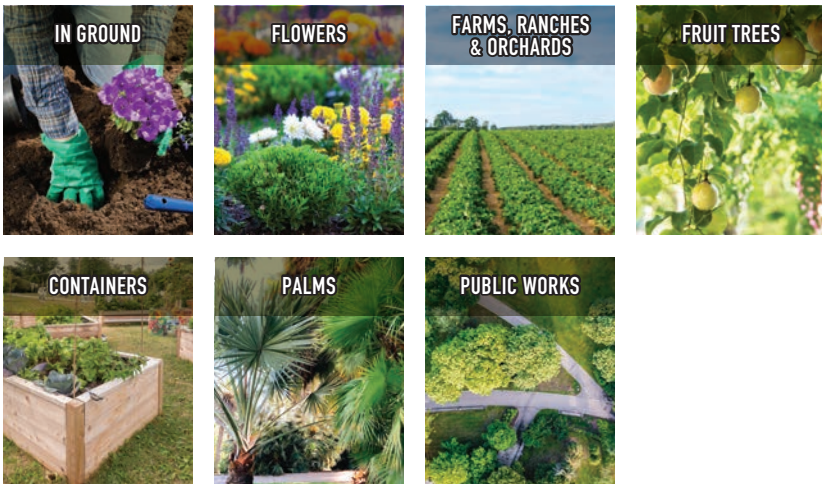

AMAZINGLY BOUNTIFUL REMARKABLY SUSTAINABLE

SHREDDED DECORATIVE BARK

Versatile Bark for Top Dressing and Pathway Applications

Organic Harvest's Shredded Decorative Bark is made of fir tree bark and used as a top dressing, providing a broad variety of looks and styles. It can also be used as a pathway cover.

Shredded Decorative Bark is red in color and is 1/4" to 3" in size.

GENERAL USE INSTRUCTIONS:

Create a beautiful and functional garden bed or hillside with a layer of our Shredded Decorative Bark. Start by clearing the area thoroughly of weeds and debris. Spread the bark evenly with a rake, aiming for a depth of 2-4 inches to optimize weed suppression and moisture retention. Remember to create a smooth layer but avoid piling bark directly against plant stems. To maintain an attractive and effective covering, replenish the bark layer annually or as needed.